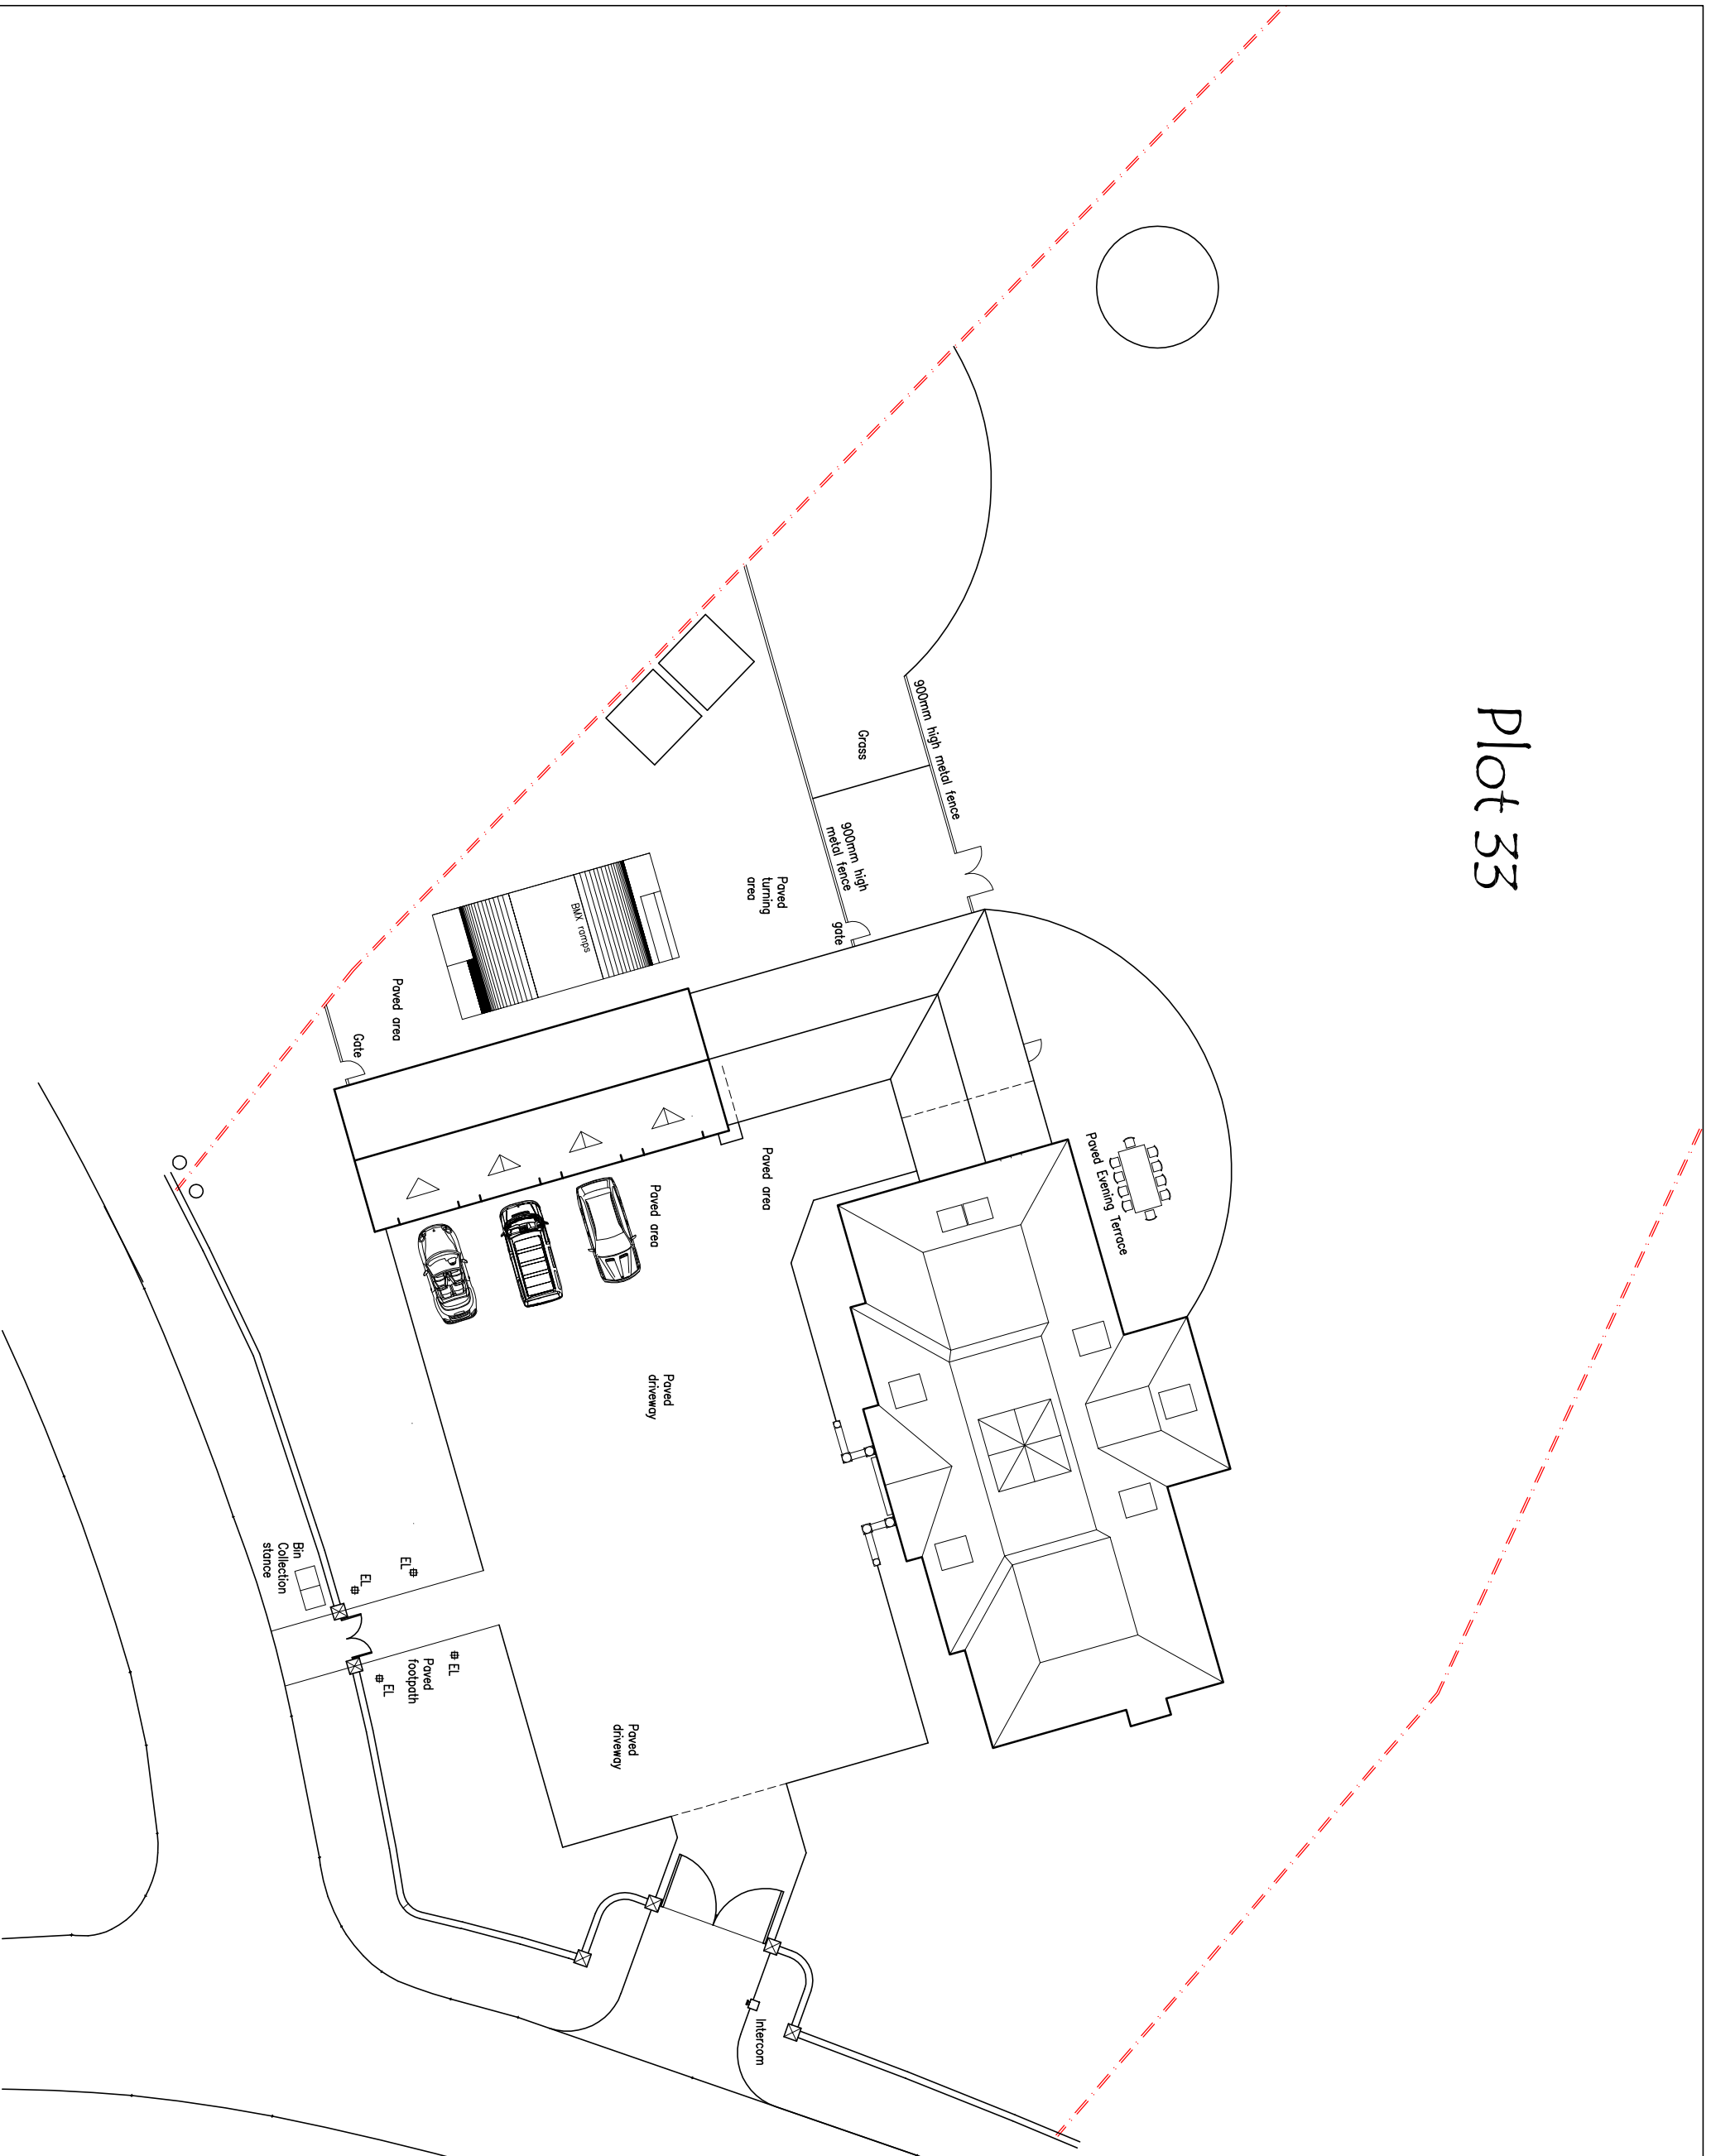

# Plot 33

Proposed New Dwelling House  
Plot 33, Archerfield Estate, Dirdleton

Site Plan

1:200 April 2005 04/53/001

Individually Designed Homes Ltd  
1 Newnells Business Park  
Musselburgh  
East Lothian, EH21 6RH  
Tel: 0131 665 9024  
www.idh.co.uk