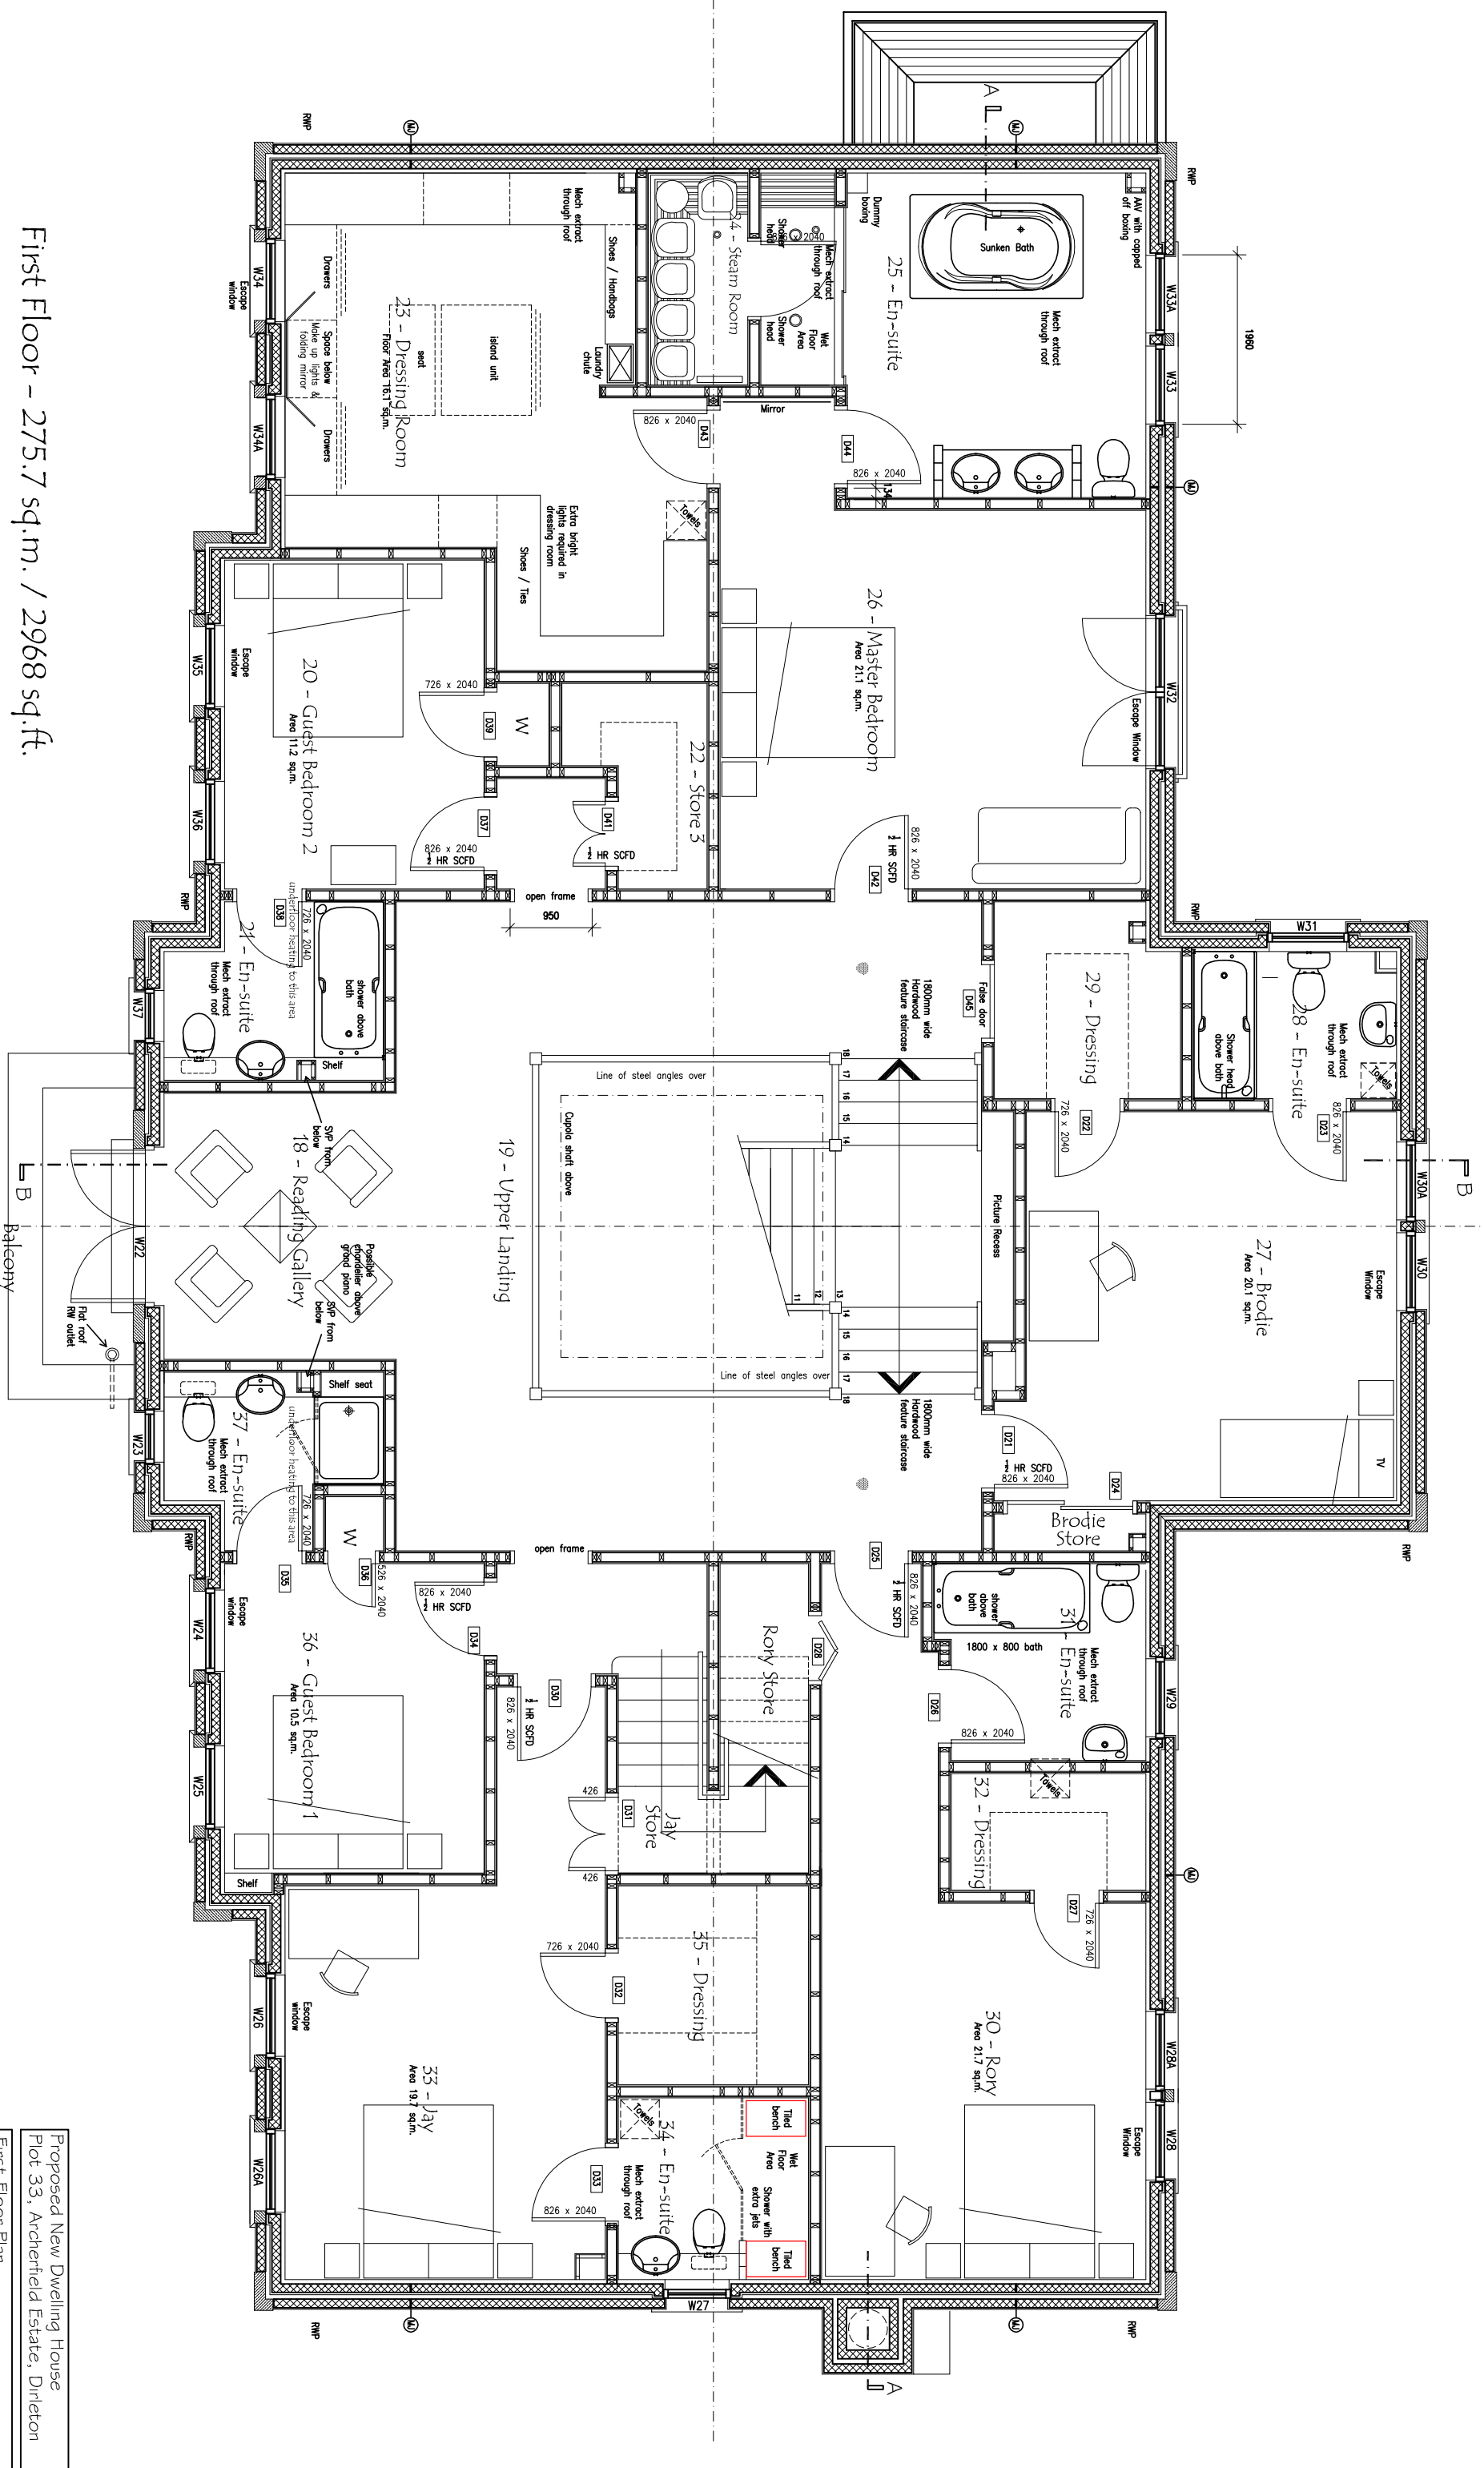

First Floor - 275.7 sq.m. / 2968 sq.ft.

Proposed New Dwelling House
 Plot 33, Archerfield Estate, Dirlerton

First Floor Plan

1:50 April 2005 04/53/02/T

Individually Designed Homes Ltd
 1 Newkells Business Park
 Musselburgh, EH21 6RH
 Tel: 0131 665 9044
 www.idh.co.uk